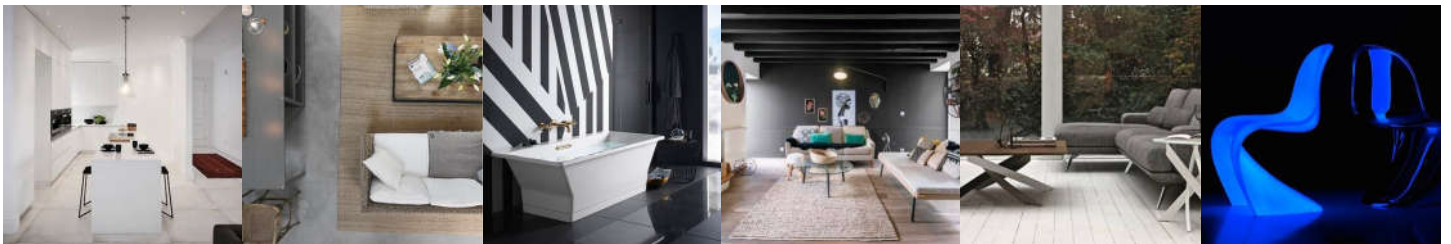

Name

Email

Website

POST COMMENT

☐ Notify me of follow-up comments by email.

☐ Notify me of new posts by email.

FOLLOW ME ON INSTAGRAM

[HOME](#) | [FASHION](#) | [FOOD](#) | [BOOK REVIEWS](#) | [WIN](#) | [ONLINE DIRECTORY](#) | [CONTACT US](#)

© 2015 SA Décor & Design. All Rights Reserved.